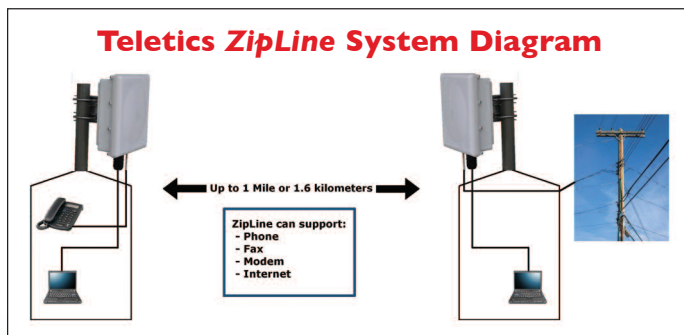

**WHEN WIRES
WON'T
WORK™**

ZipLine®

Who can use the ZipLine?

The opportunities to save money with the **ZipLine** are endless. The **ZipLine** can be used on construction sites, for security phone applications, between buildings and across parking lots, for remote metering applications and on recreational properties. The **ZipLine** is perfect where ever you need a phone or data line, but can not run wire. It is the latest generation of Teletics products designed to save you money and time!

Mounting brackets/setup software:
included

Outdoor Unit Size:
9" x 9" x 3.5"
(23cm x 23cm x 9cm)

Shipping Weight:
23 lbs (10.5 kg)

Shipping Dimensions:
24" x 11" x 8.75"
(61cm x 28cm x 22cm)

Features

- Communicates up to 1 mile, 1.6 km
- Standard RJ11 and RJ45 connections
- Baud rate of up to 9600
- Secure, Encrypted 5.8 GHz Spread Spectrum Radio
- 1 Year Factory Warranty